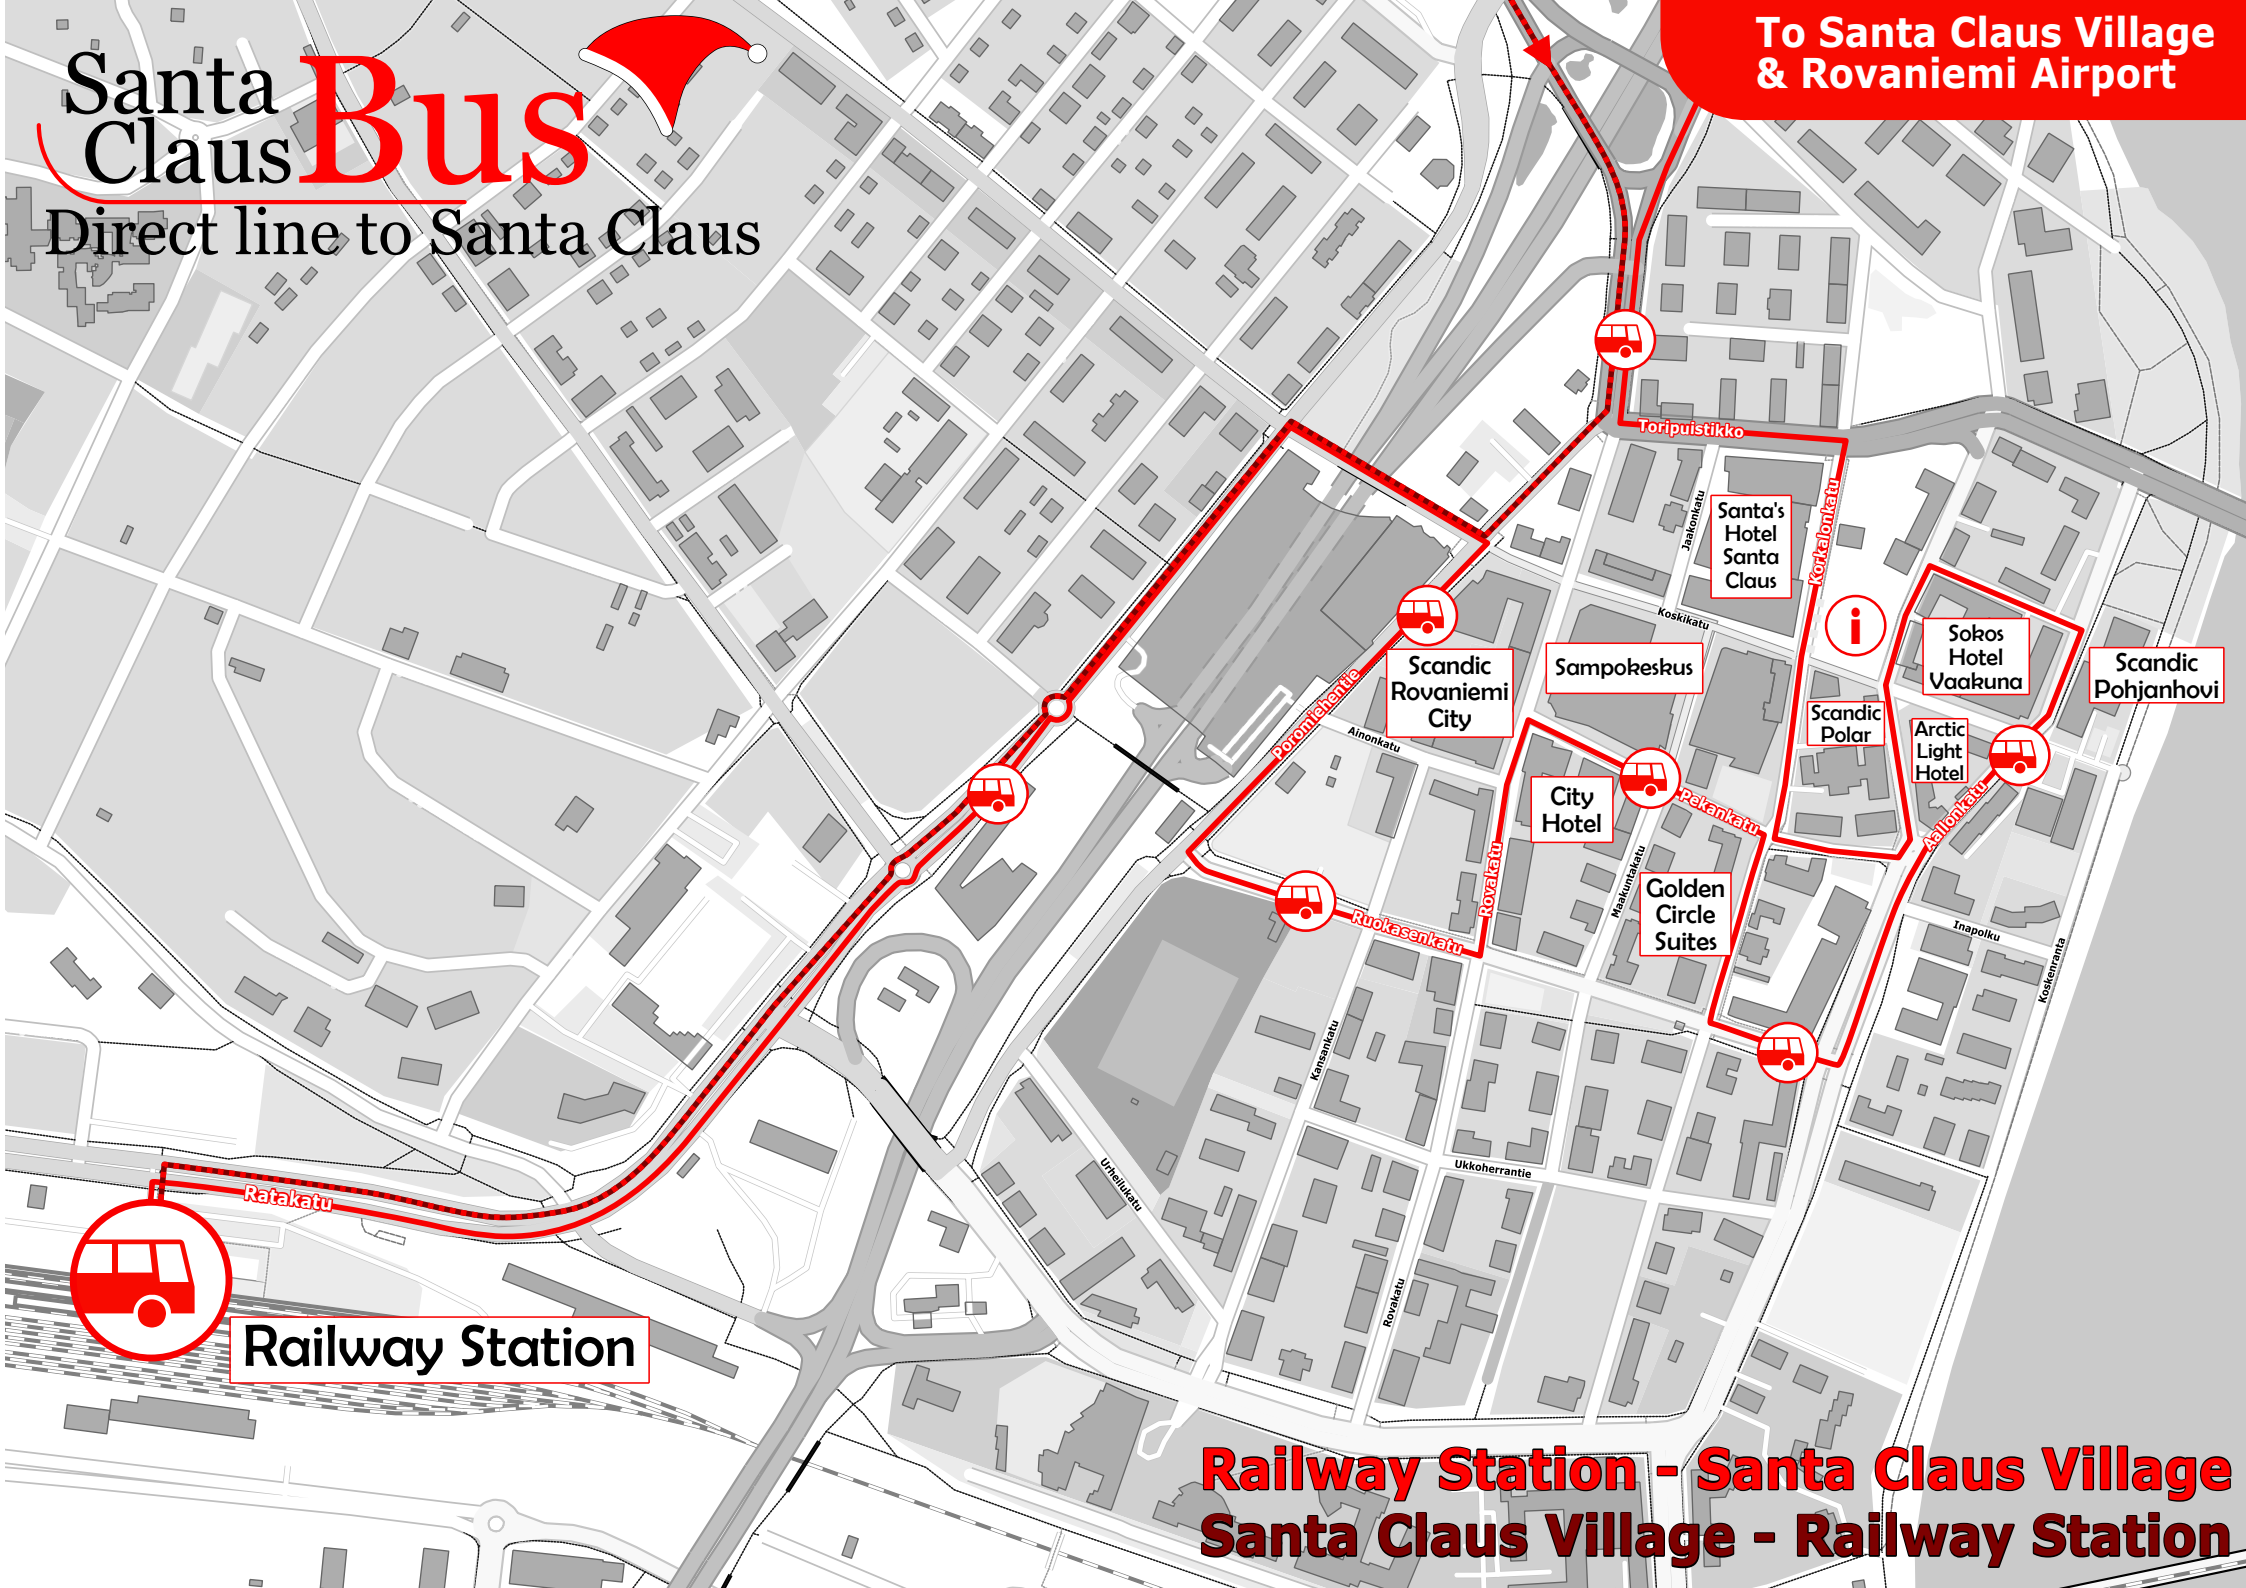

Santa Claus **Bus**

Direct line to Santa Claus

To Santa Claus Village & Rovaniemi Airport

Railway Station

Railway Station - Santa Claus Village
Santa Claus Village - Railway Station